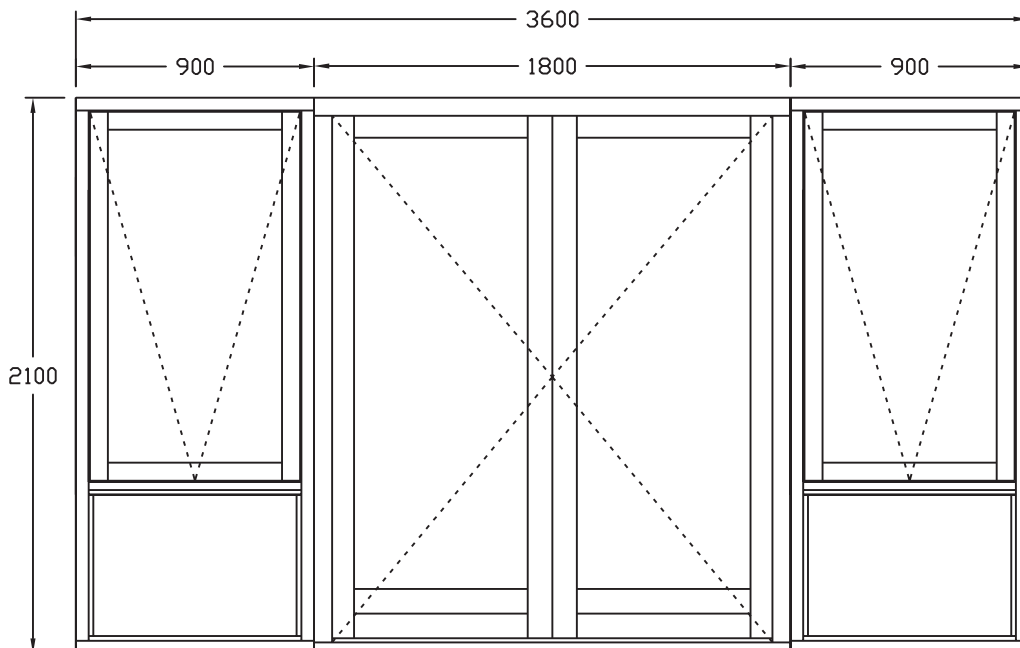

FTW 2100 X 3600
 French door / Fixed Glass
 Combination frame

FTW 2100 X 3600
 French door / Awning
 Window Combination frame

Double Hung Window Elevation Details

This is just a sample of the windows and doors Fair oak can make for you. We can offer of other sizes and designs, so please contact us to talk over your requirements.